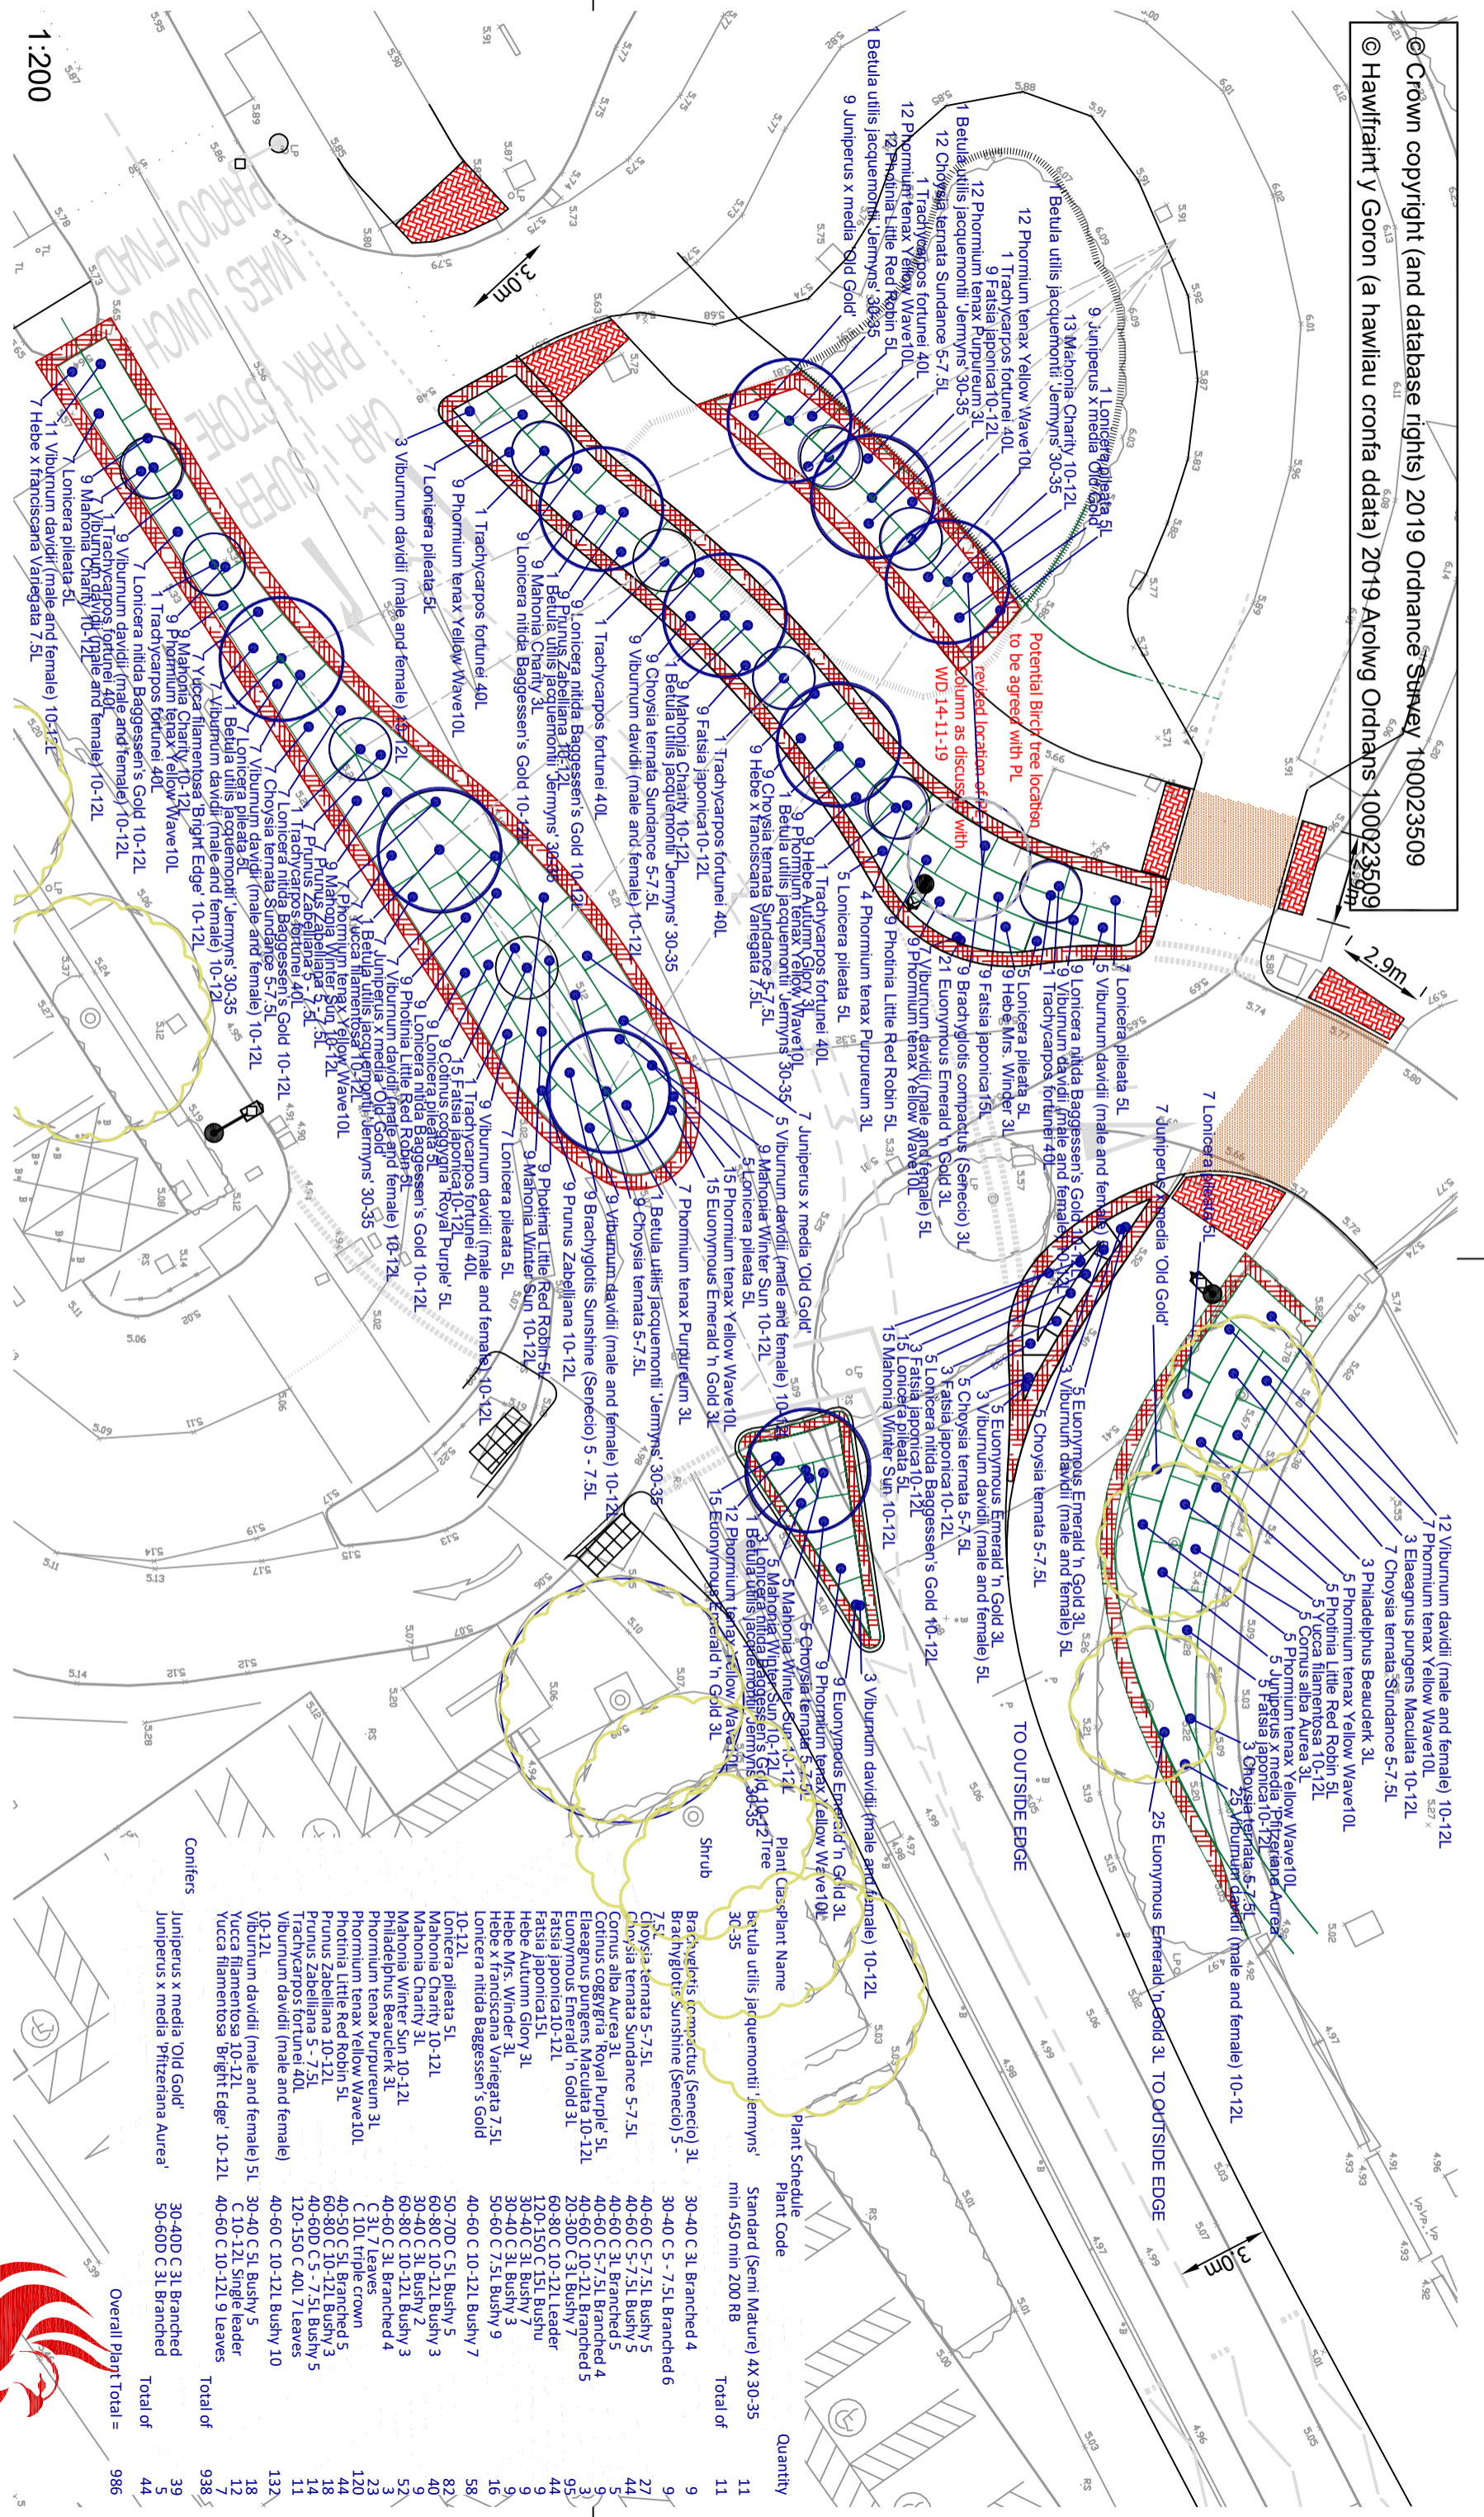

© Crown copyright (and database rights) 2019 Ordnance Survey 100023509
 © Hawfrant y Goron (a hawliau cronfa ddata) 2019 Arolwg Ordians 100023509

1:200

The
Wellington Street
 Based on MBSK191024-05
 New Planting Plan to reflect above layout

<http://www.swansea.gov.uk>

Plant Schedule Name	Plant Code	Quantity
Standard (Semi Mature) 4X 30-35 min 450 min 200 RB		11
Brachyglottis compactus (Senecio) 3L	30-40 C 3L Branched 4	9
Brali Viburnum Sunshine (Senecio) 5 - 7.5L	30-40 C 5 - 7.5L Branched 6	9
Chrysoia ternata Sundance 5-7.5L	40-60 C 5-7.5L Bushy 5	27
Cornus alba Aurea 3L	40-60 C 3L Branched 5	44
Cornus coggygria Royal Purple 5L	40-60 C 5-7.5L Branched 5	9
Elaeagnus pungens Maculata 10-12L	40-60 C 10-12L Branched 4	3
Euonymus Emerald 'n Gold 3L	20-30D C 3L Bushy 7	95
Fatsia japonica 10-12L	60-80 C 10-12L Leader	44
Hebe autumn Glory 3L	120-150 C 15L Bushy	9
Hebe Mrs. Winder 3L	30-40 C 3L Bushy 7	9
Hebe x franciscana Variegata 7.5L	30-40 C 3L Bushy 9	16
Lonicera nitida Baggessen's Gold	50-60 C 7.5L Bushy 9	16
Lonicera pileata 5L	40-60 C 10-12L Bushy 7	58
Mahonia Chantey 10-12L	50-70D C 5L Bushy 5	82
Mahonia Chantey 10-12L	60-80 C 10-12L Bushy 3	40
Mahonia Winter Sun 10-12L	30-40 C 3L Bushy 2	9
Philadelphus Beauderk 3L	60-80 C 10-12L Bushy 3	52
Phorinum tenax Purpureum 3L	40-60 C 3L Branched 4	3
Phorinum tenax Yellow Wave 10L	C 3L 7 Leaves	23
Phothia Little Red Robin 5L	C 10L triple crown	120
Prunus Little Red Robin 5L	40-50 C 5L Branched 5	44
Prunus Zabelleana 10-12L	60-80 C 10-12L Bushy 3	18
Prunus Zabelleana 5 - 7.5L	40-60D C 5 - 7.5L Bushy 5	14
Trachycarpus fortunei 40L	120-150 C 40L 7 Leaves	11
Viburnum davidii (male and female)	40-60 C 10-12L Bushy 10	132
Viburnum davidii (male and female) 5L	30-40 C 5L Bushy 5	39
Yucca filamentosa 'Bright Edge' 10-12L	C 10-12L Single leader	12
Yucca filamentosa 'Bright Edge' 10-12L	40-60 C 10-12L 9 Leaves	7
Total of		938
Total of		44
Overall Plant Total =		986